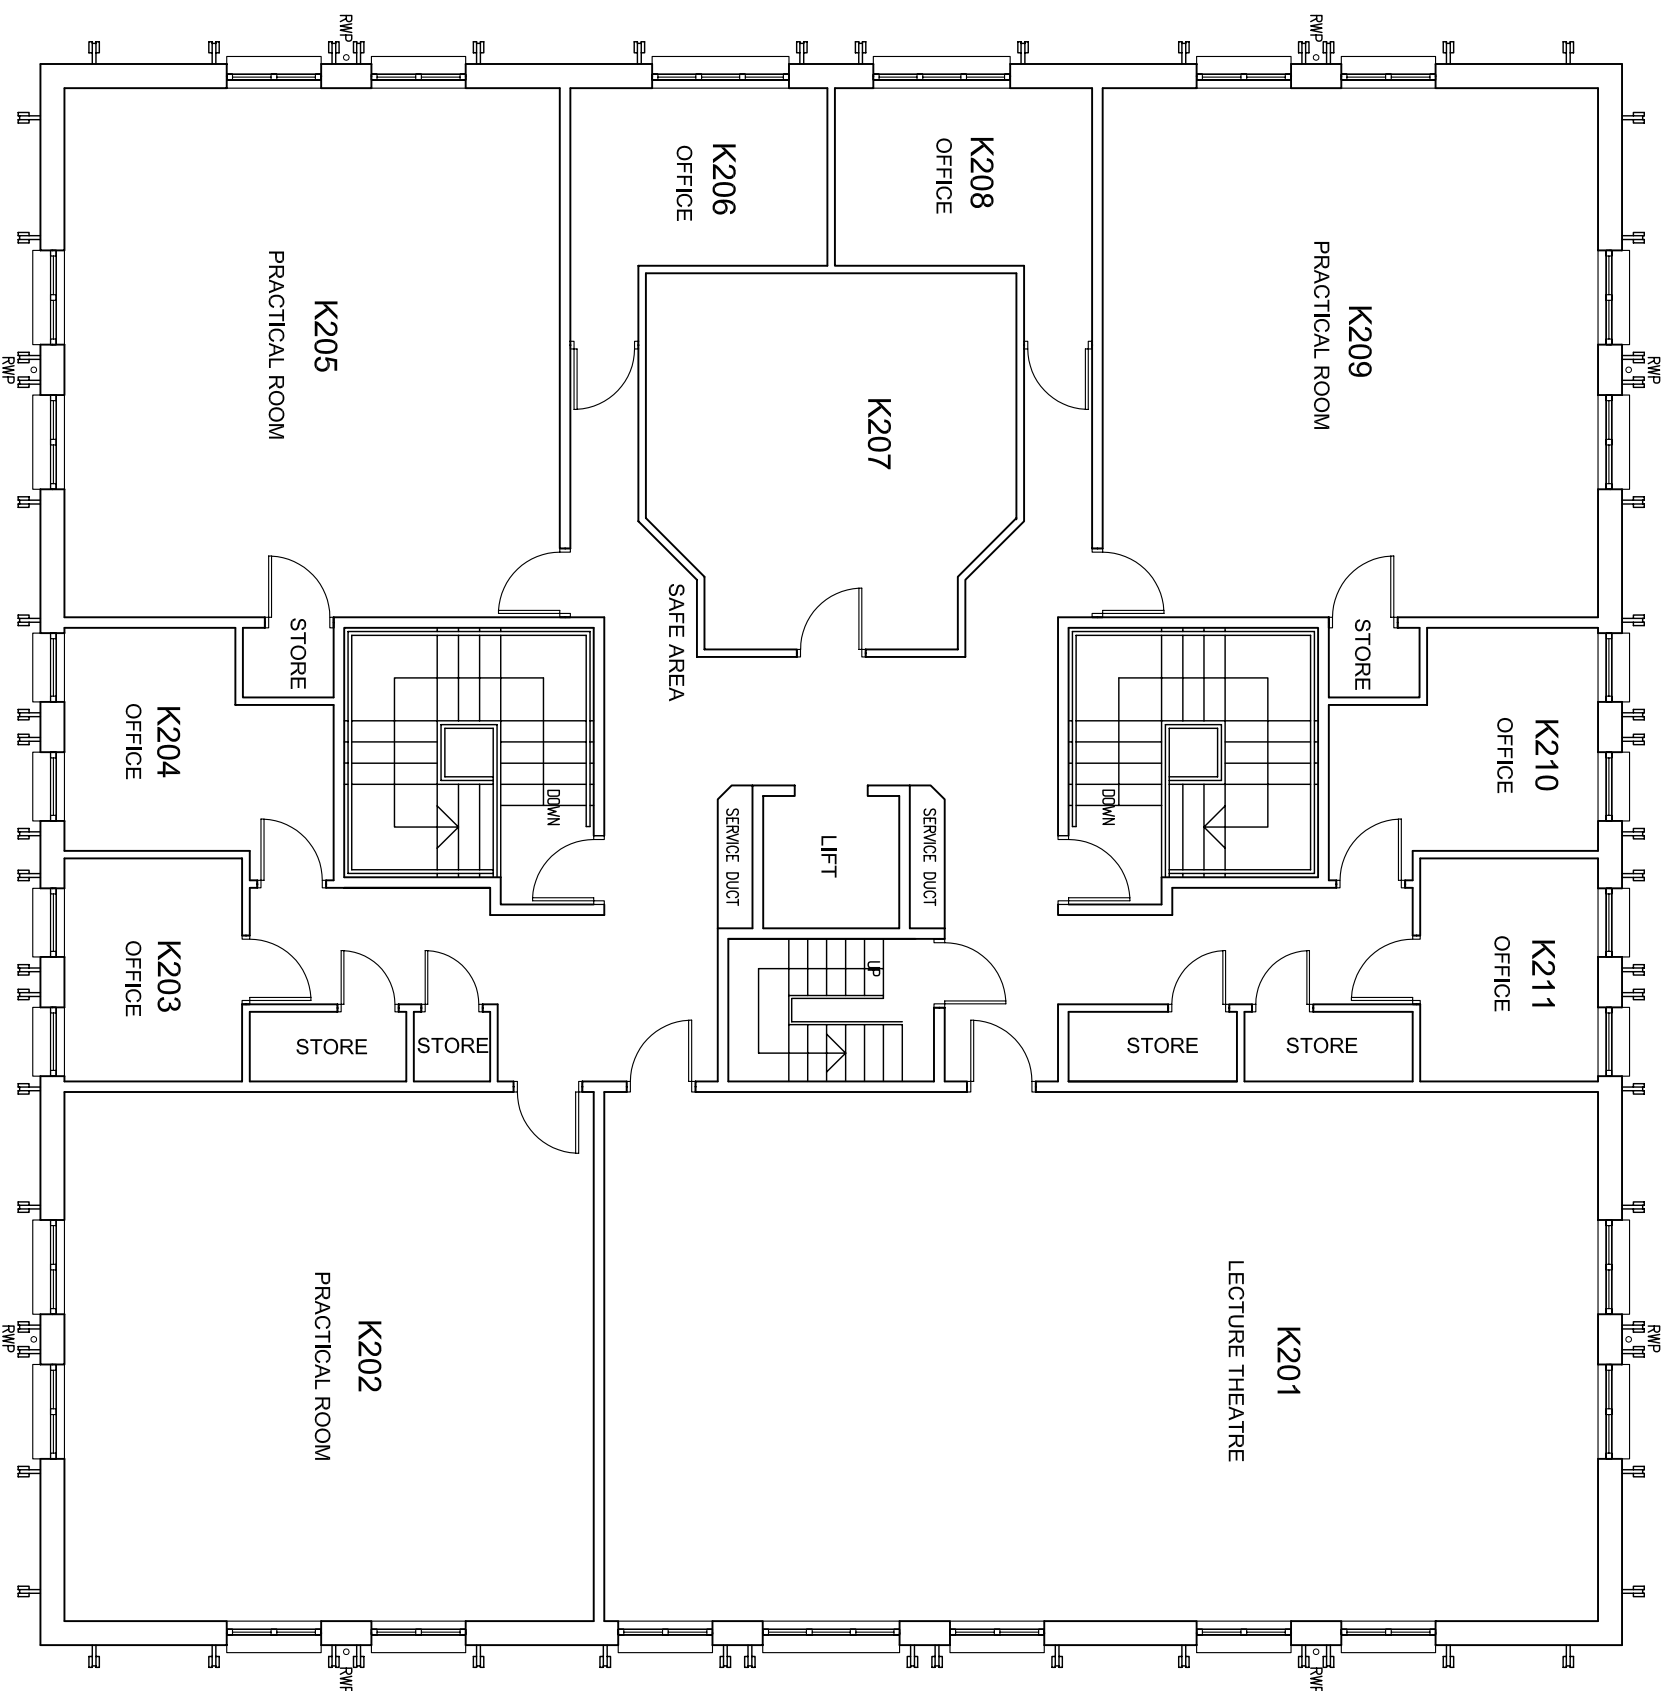

Rev	Description	Initials	Date
DO NOT SCALE - USE FIGURED DIMENSIONS ONLY - ALL DIMENSIONS TO BE CHECKED ON SITE			

PROJECT	Buildings Inventory
DESCRIPTION	Ground Floor Plan
BUILDING	Kelmarsh
SCALE	1:100 @ A3
DATE	Sep 05
DRAWN BY	JL
PROJECT NO.	PKE-001
DRAWING NO.	
REVISION	

Rev	Description	Initials	Date
DO NOT SCALE - USE FIGURED DIMENSIONS ONLY - ALL DIMENSIONS TO BE CHECKED ON SITE			

PROJECT Buildings Inventory

DESCRIPTION First Floor Plan

BUILDING Kelmarsh

SCALE 1:100 @ A3