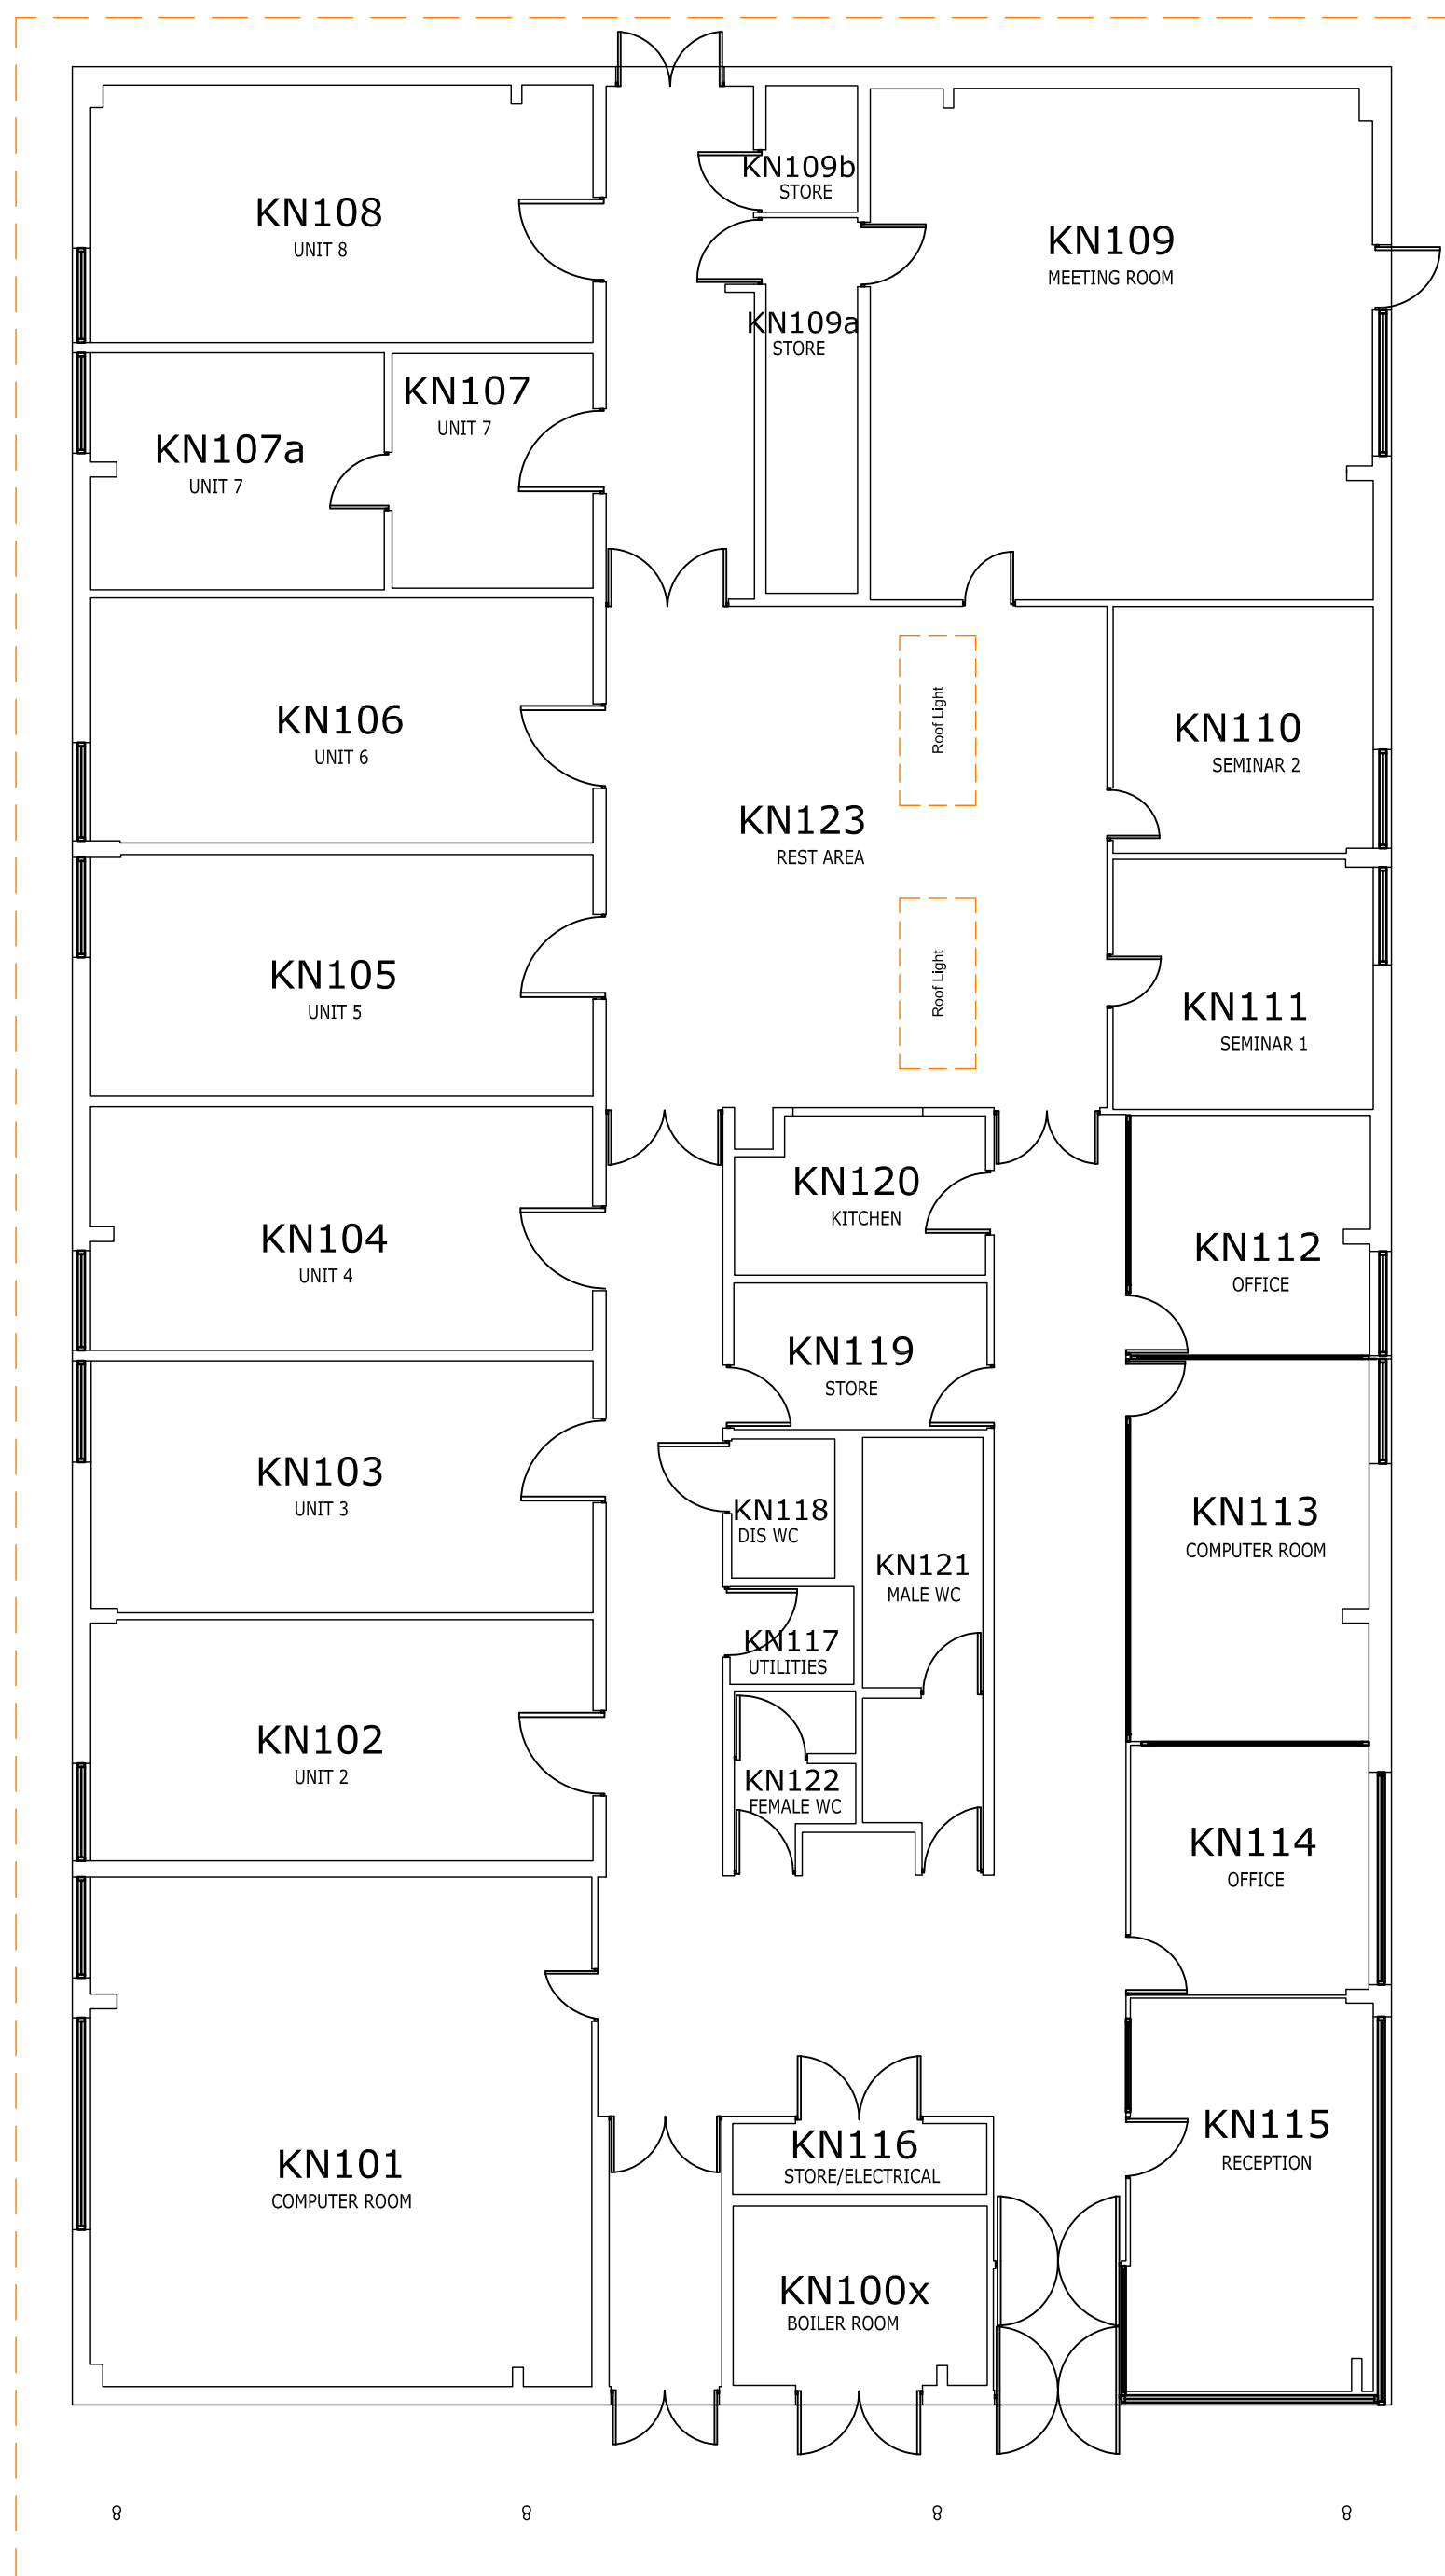

PROJECT	Buildings Inventory
DESCRIPTION	Floor Plan
BUILDING	Knowledge Exchange
SCALE	1:100 @ A3
DATE	Dec 08
PROJECT NO.	
DRAWING NO.	PKN-001
DRAWN BY	
REVISION	

Rev	Description	Initials	Date
DO NOT SCALE - USE FIGURED DIMENSIONS ONLY - ALL DIMENSIONS TO BE CHECKED ON SITE			

8 8 8 8